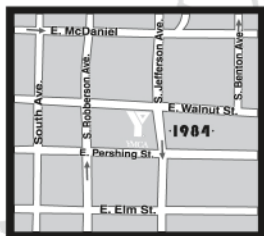

1984 is located at the  
corner of Jefferson & Walnut  
across from the YMCA

 [1984arcade.com](http://1984arcade.com)  417-831-3665

400 S. JEFFERSON DOWNTOWN SPRINGFIELD, MO